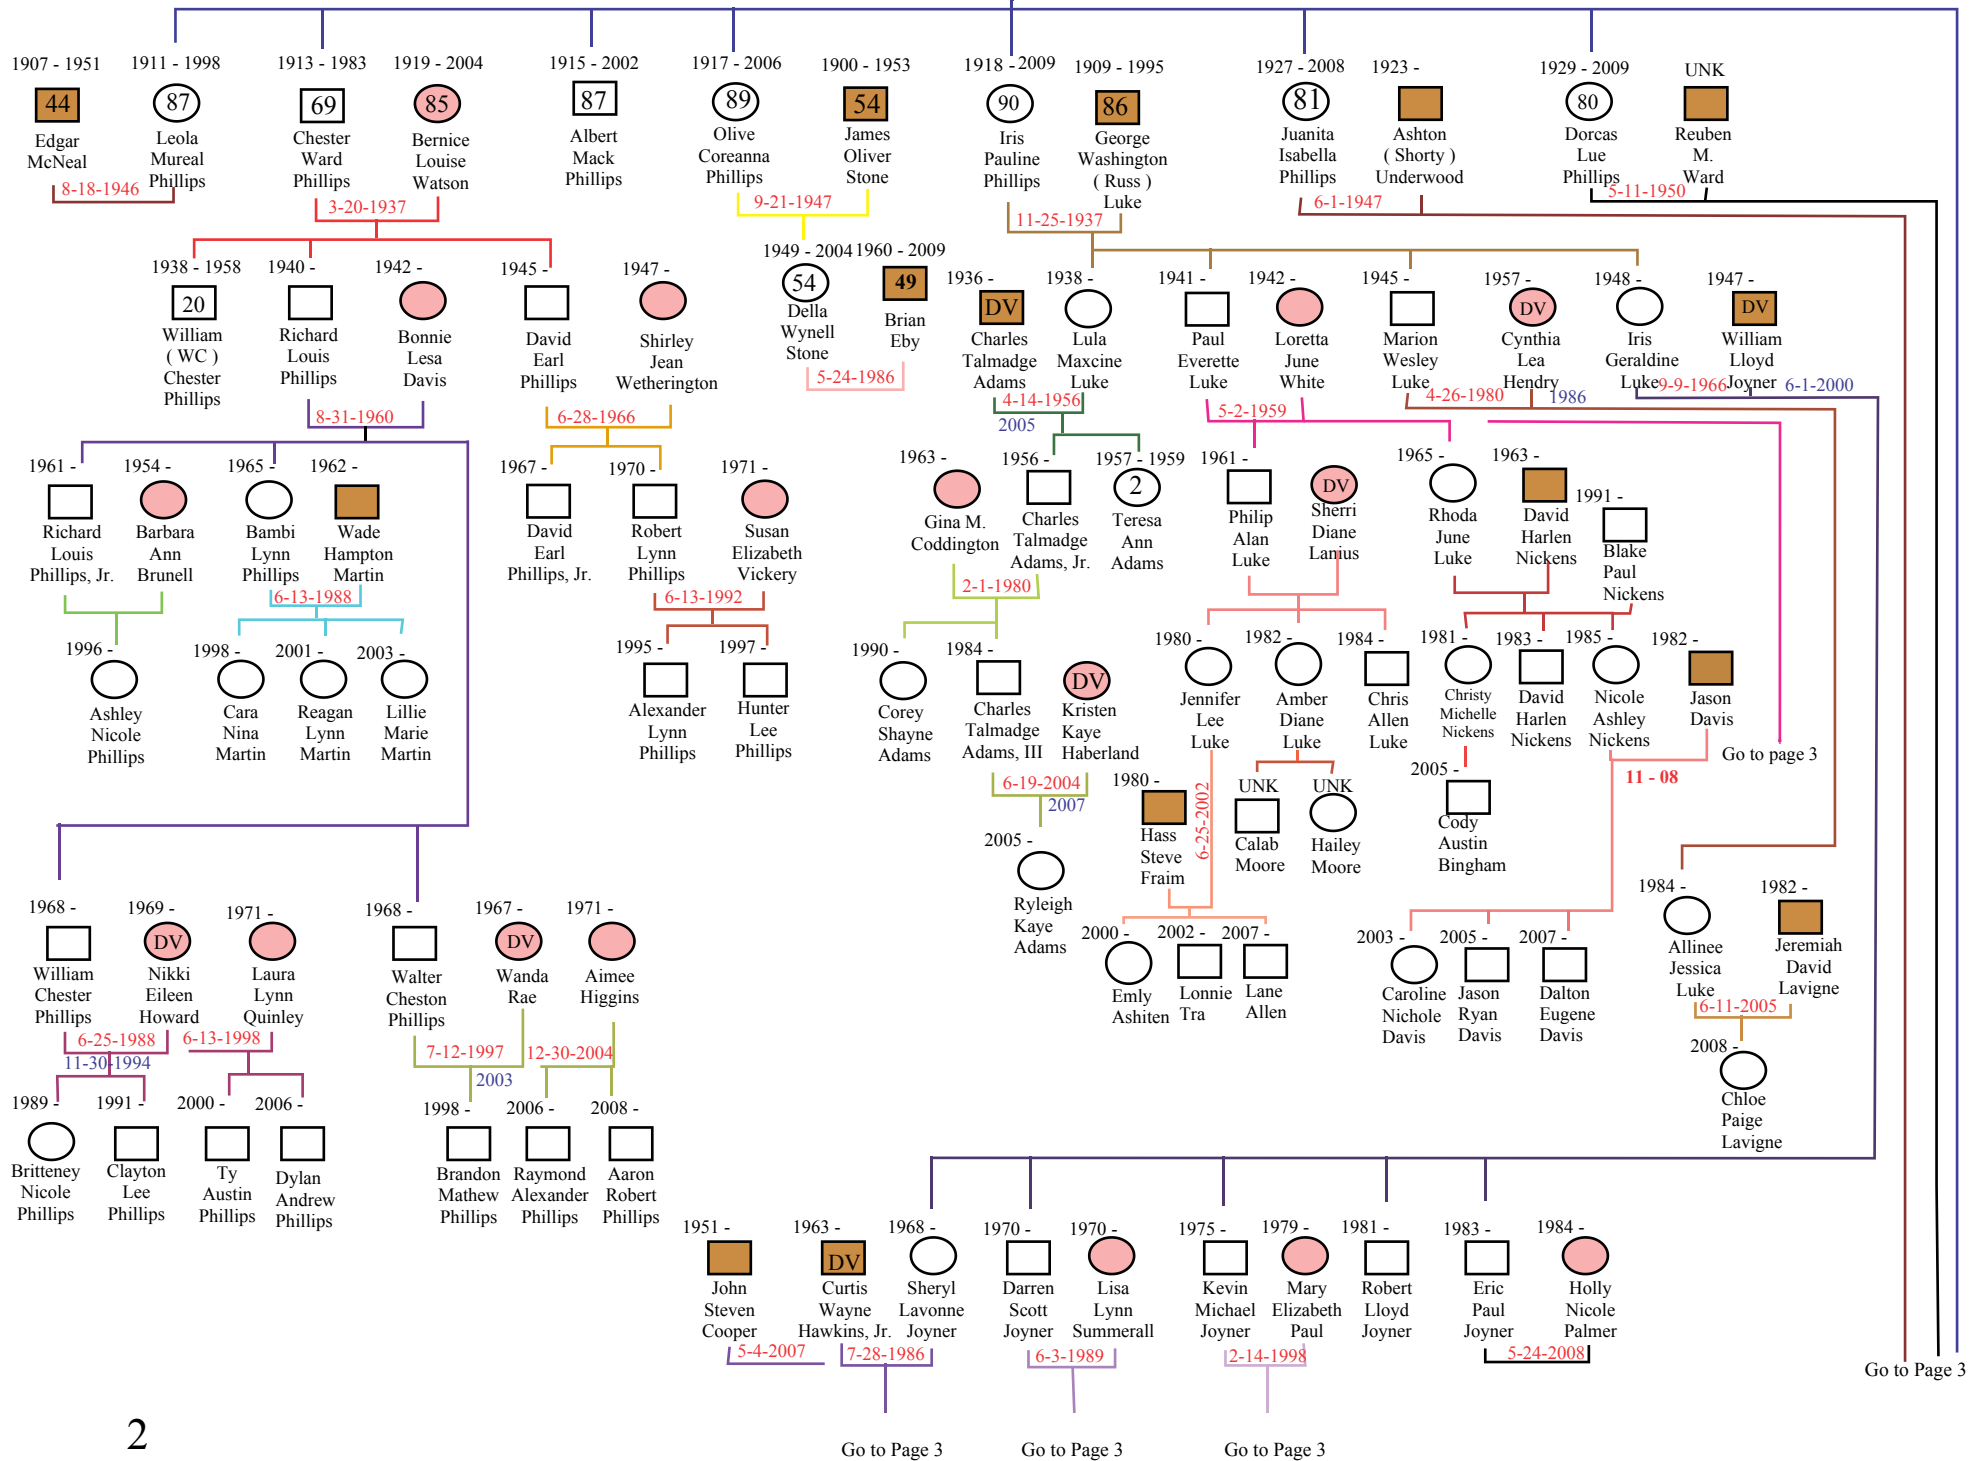

From page one (Paul & Lula)